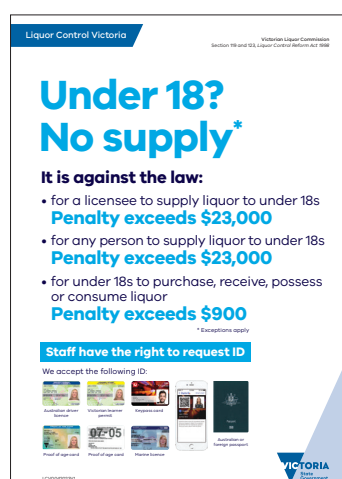

Displaying and printing required signage

It is important that licensees and the community are aware of Victorian liquor laws relating to underage drinking, drunkenness and public safety issues.

By law, licensees must display signage around their licensed premises.

The signage is available at: vic.gov.au/print-my-liquor-signage

Important information

- Ensure you have the most recent version by checking the keycode located on the bottom left of the sign. Licensees may be fined for displaying incorrect or out-of-date signage.
- Signage must be displayed in view of the public so that the information is clearly visible.
- The maximum penalty for non-display of signage exceeds \$900 under Section 102 of the *Liquor Control Reform Act 1998*.
- In addition to the minimum requirements, licensees may choose to display any of the optional posters available at vic.gov.au/print-my-liquor-signage LCV staff can print the signage and mail them out upon request.

Printing guidelines

- Signage must be printed in the original form as downloaded from LCV website at: vic.gov.au/print-my-liquor-signage No modification to the form or content of the signage is permitted.
- For durability/longevity, LCV recommends using a heavier paper stock (120–200gsm) but this is not a legal requirement.
- Signage must be printed in colour on A4 (210 x 297mm) paper.
- Signage must be printed at a sufficient quality to ensure that the keycode in the bottom left-hand corner is clearly legible by LCV Inspectors.