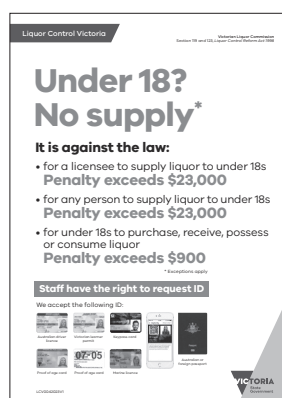

Incorrect

Must be printed in colour