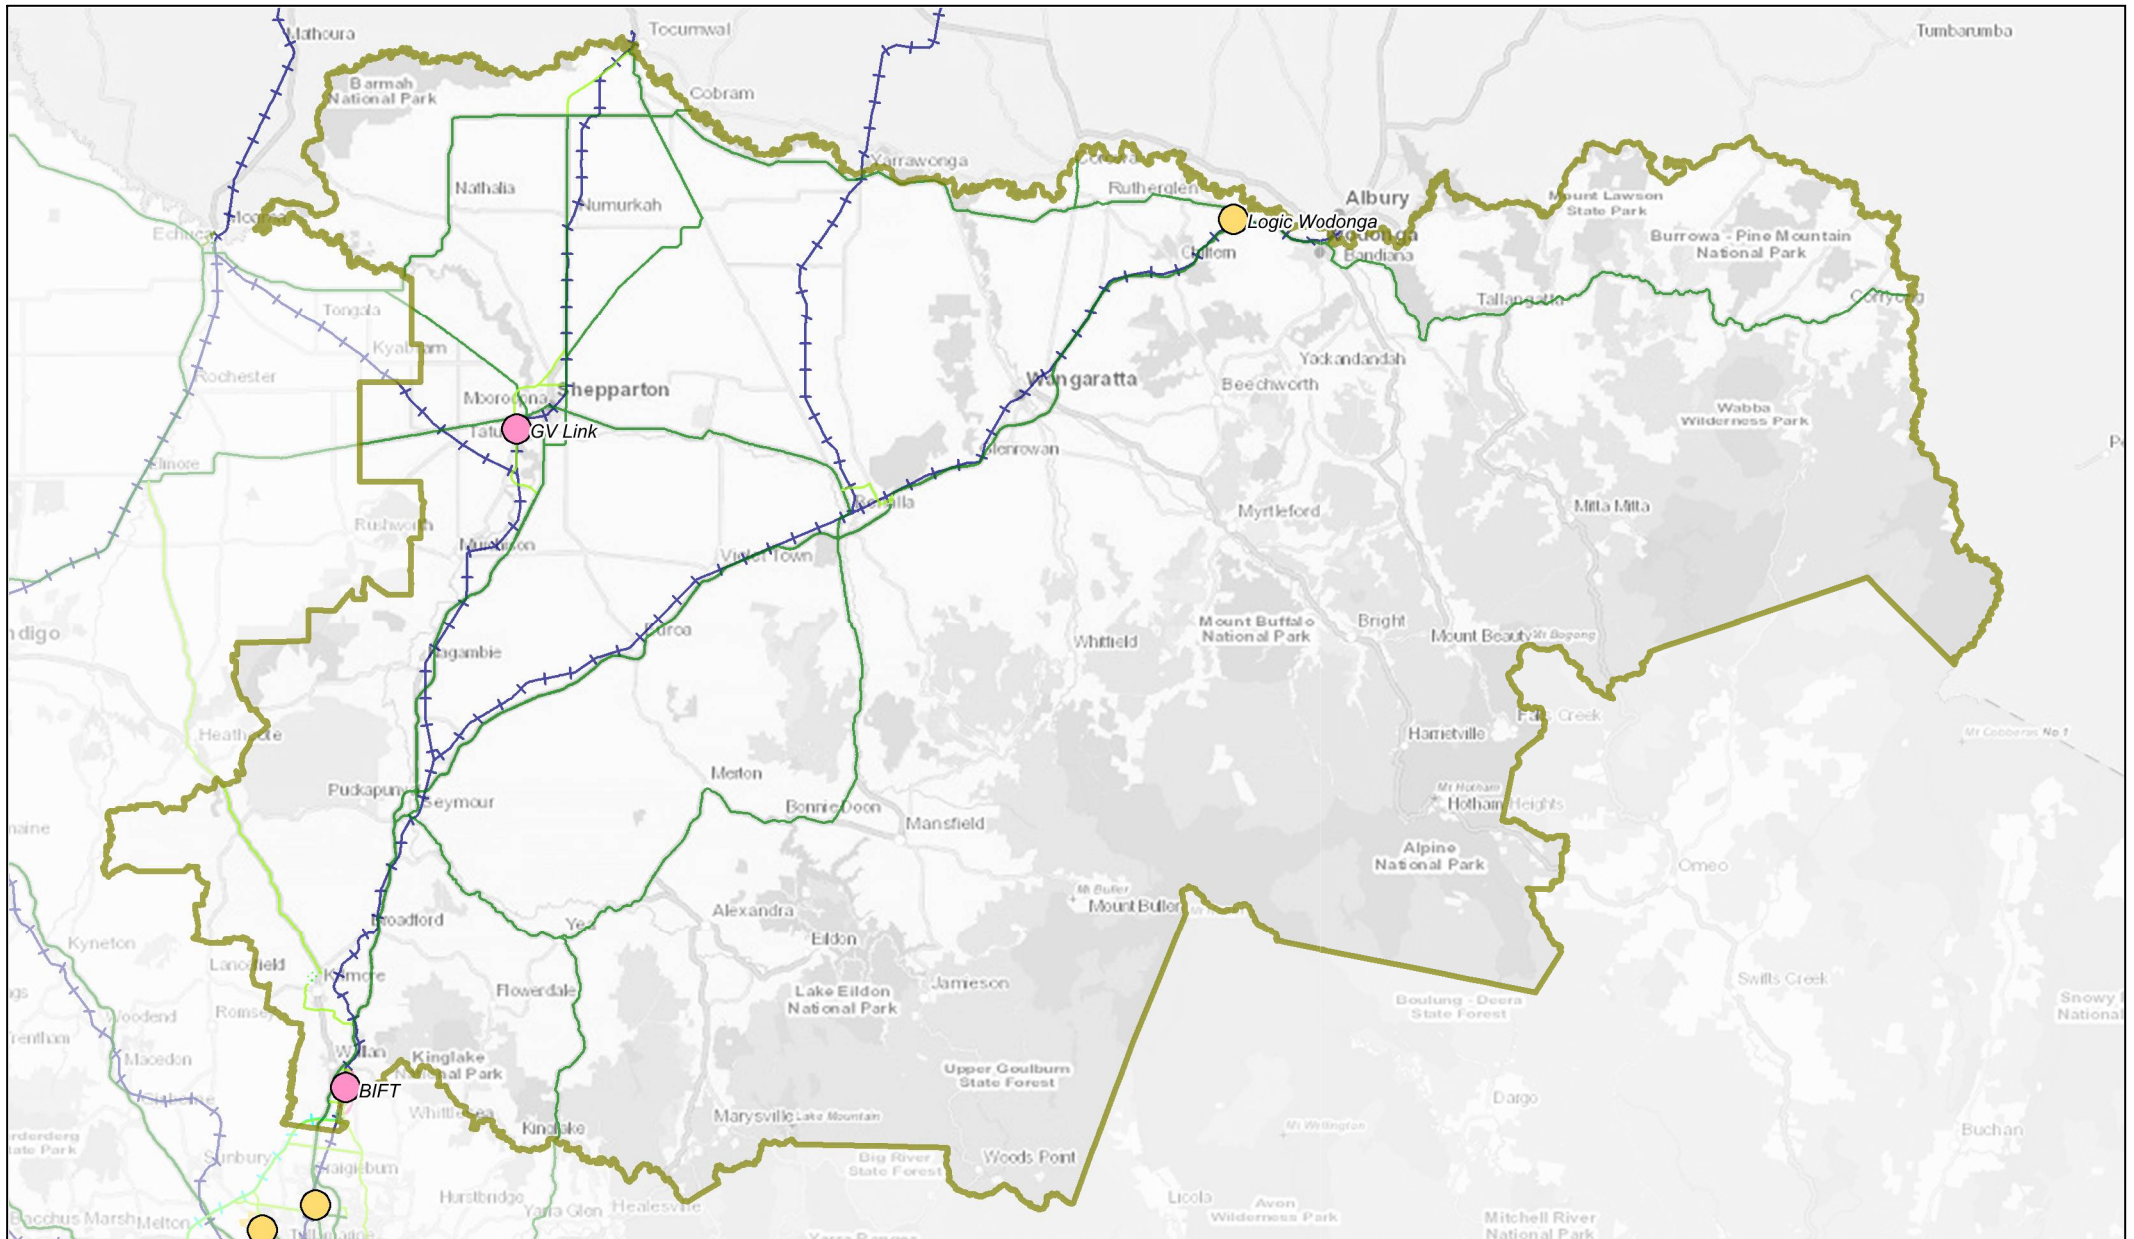

# Principal Freight Network Loddon Mallee Region

See interactive PFN map on DoT website for detail

PFN Approved December 2021 (VC204)

## Principal Freight Network Grampians Region

See interactive PFN map on DoT website for detail

PFN Approved December 2021 (VC204)