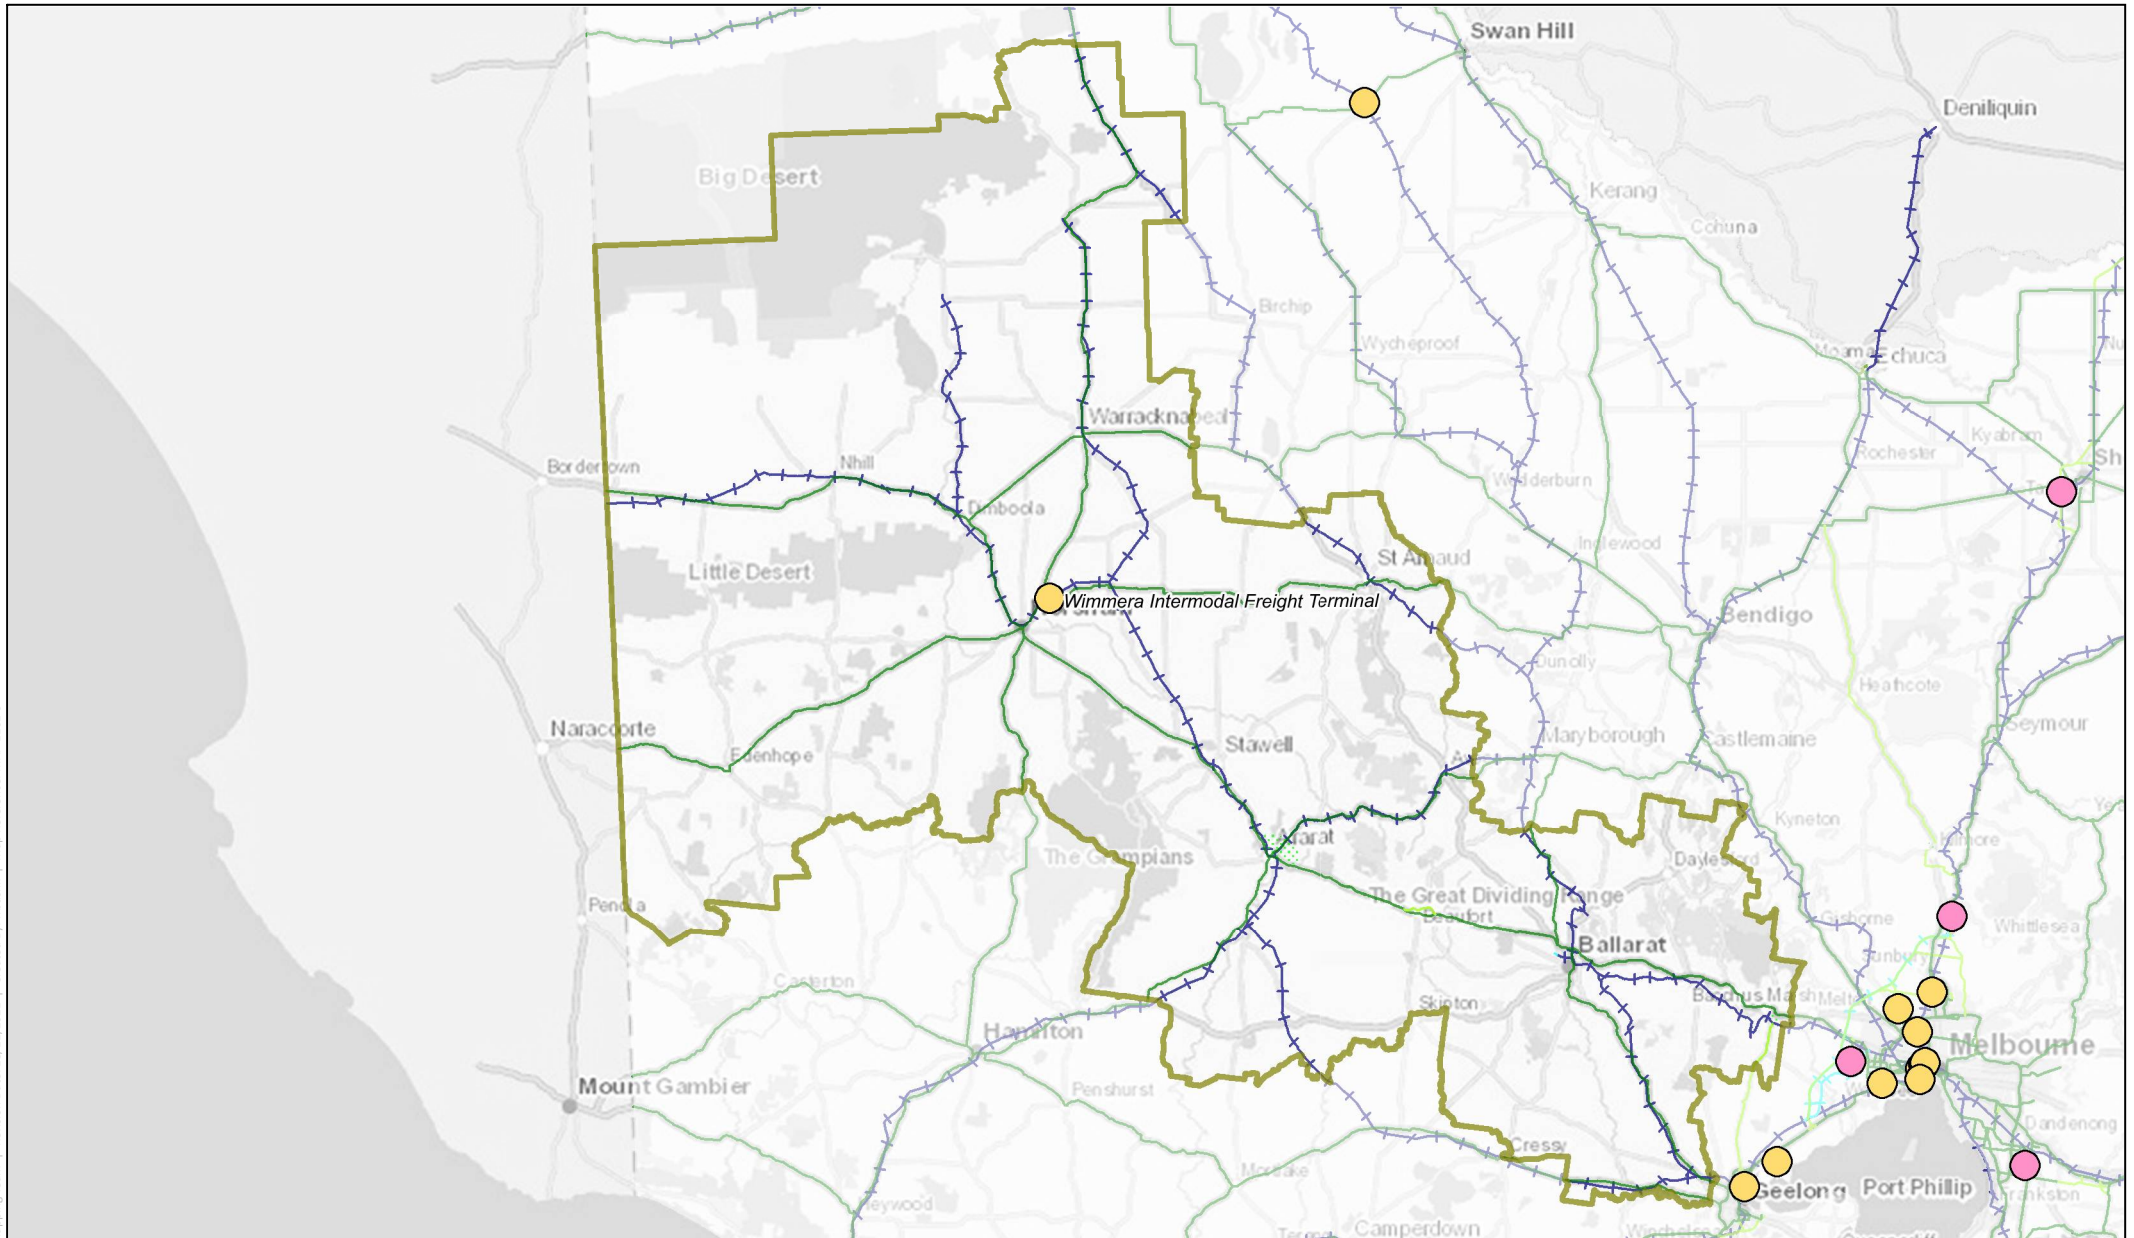

# Principal Freight Network Barwon South West Region

See interactive PFN map on DoT website for detail

PFN Approved December 2021 (VC204)

**PFN Road**

- PFN Road
- - - PFN Road - committed future removal
- · - · - PFN Road - in delivery
- PFN Road - planned
- PFN Road - area for potential PFN

**PFN Rail**

- PFN Rail
- · - · - PFN Rail - in delivery
- · - · - PFN Rail - planned
- PFN Rail - area for potential PFN

**PFN Place**

- PFN Place
- PFN Place - planned

# Principal Freight Network Loddon Mallee Region

See interactive PFN map on DoT website for detail

PFN Approved December 2021 (VC204)

## Principal Freight Network Grampians Region

See interactive PFN map on DoT website for detail

PFN Approved December 2021 (VC204)