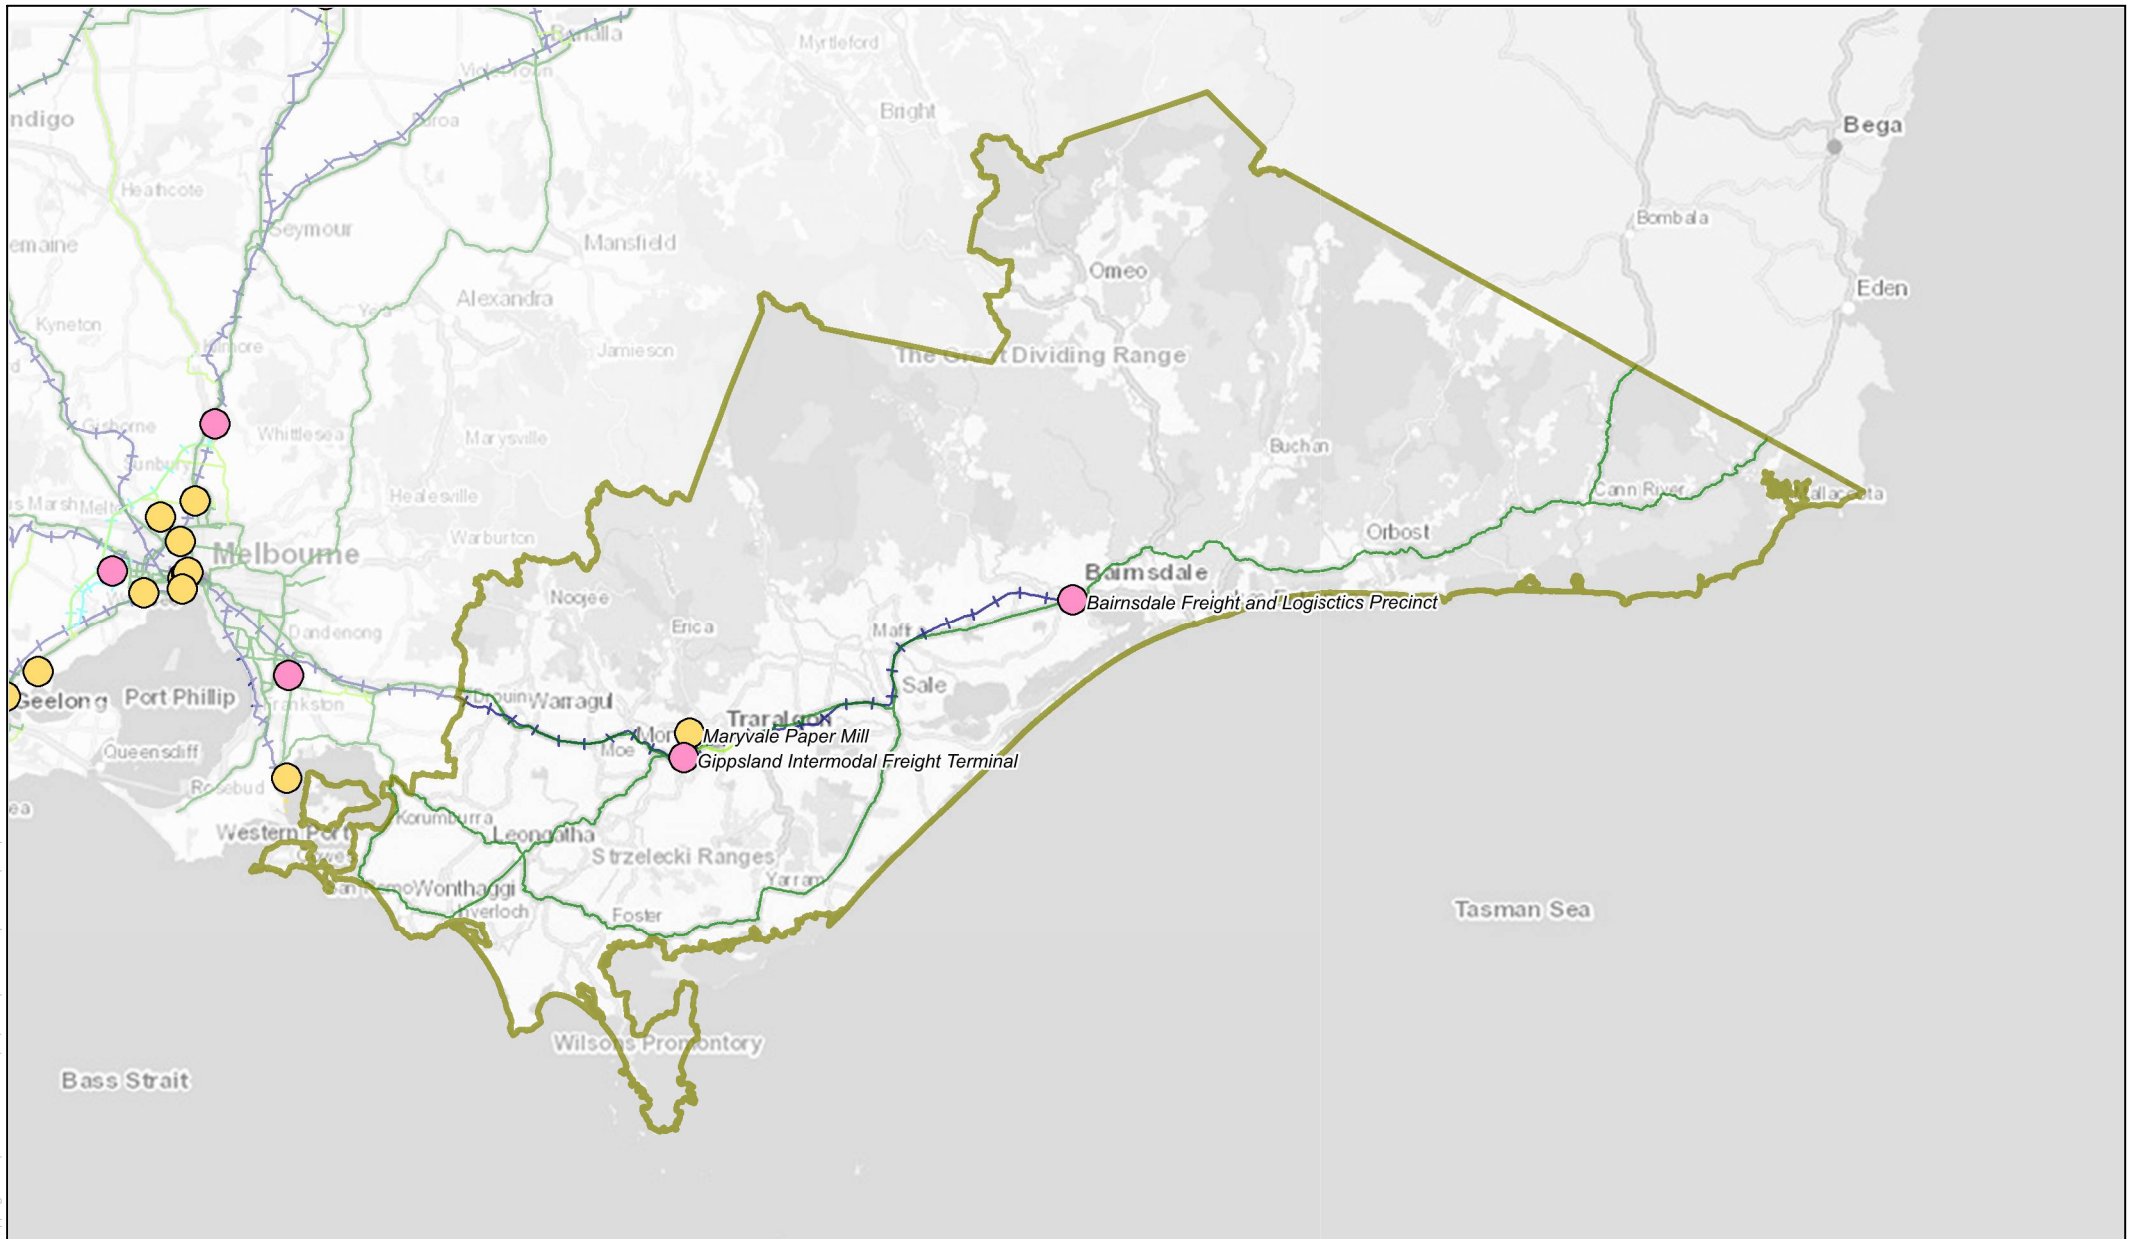

## Principal Freight Network Grampians Region

See interactive PFN map on DoT website for detail

PFN Approved December 2021 (VC204)

# Principal Freight Network Hume Region

See interactive PFN map on DoT website for detail

PFN Approved December 2021 (VC204)