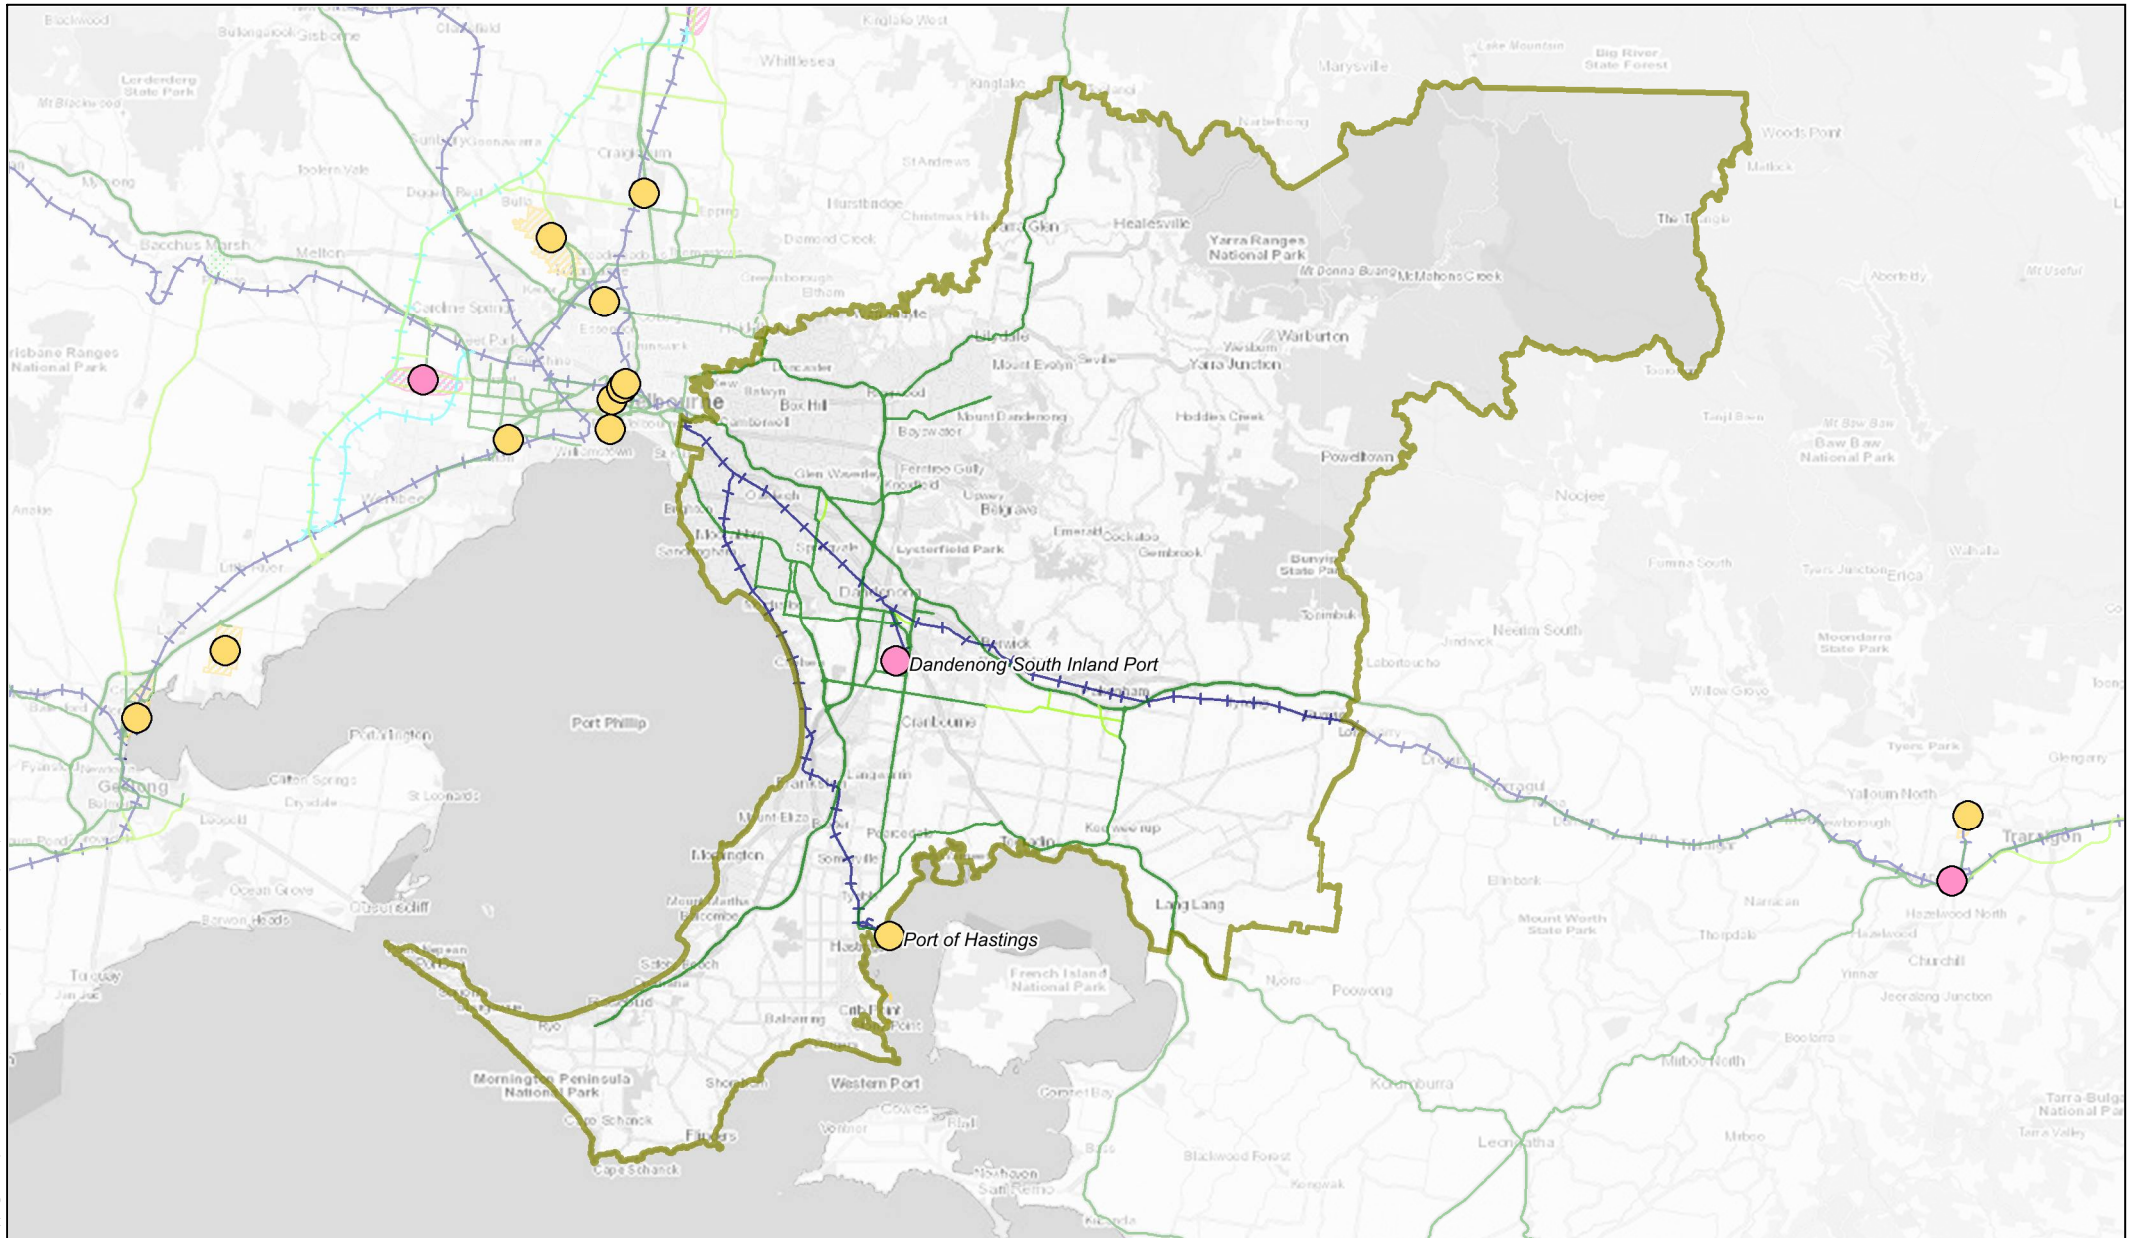

PFN Road

- PFN Road
- - - PFN Road - committed future removal
- PFN Road - in delivery
- PFN Road - planned
- PFN Road - area for potential PFN

PFN Rail

- PFN Rail
- - - PFN Rail - in delivery
- PFN Rail - planned
- PFN Rail - area for potential PFN

PFN Place

- PFN Place
- PFN Place - planned

Principal Freight Network Metro South East Region

See interactive PFN map on DoT website for detail

PFN Approved December 2021 (VC204)