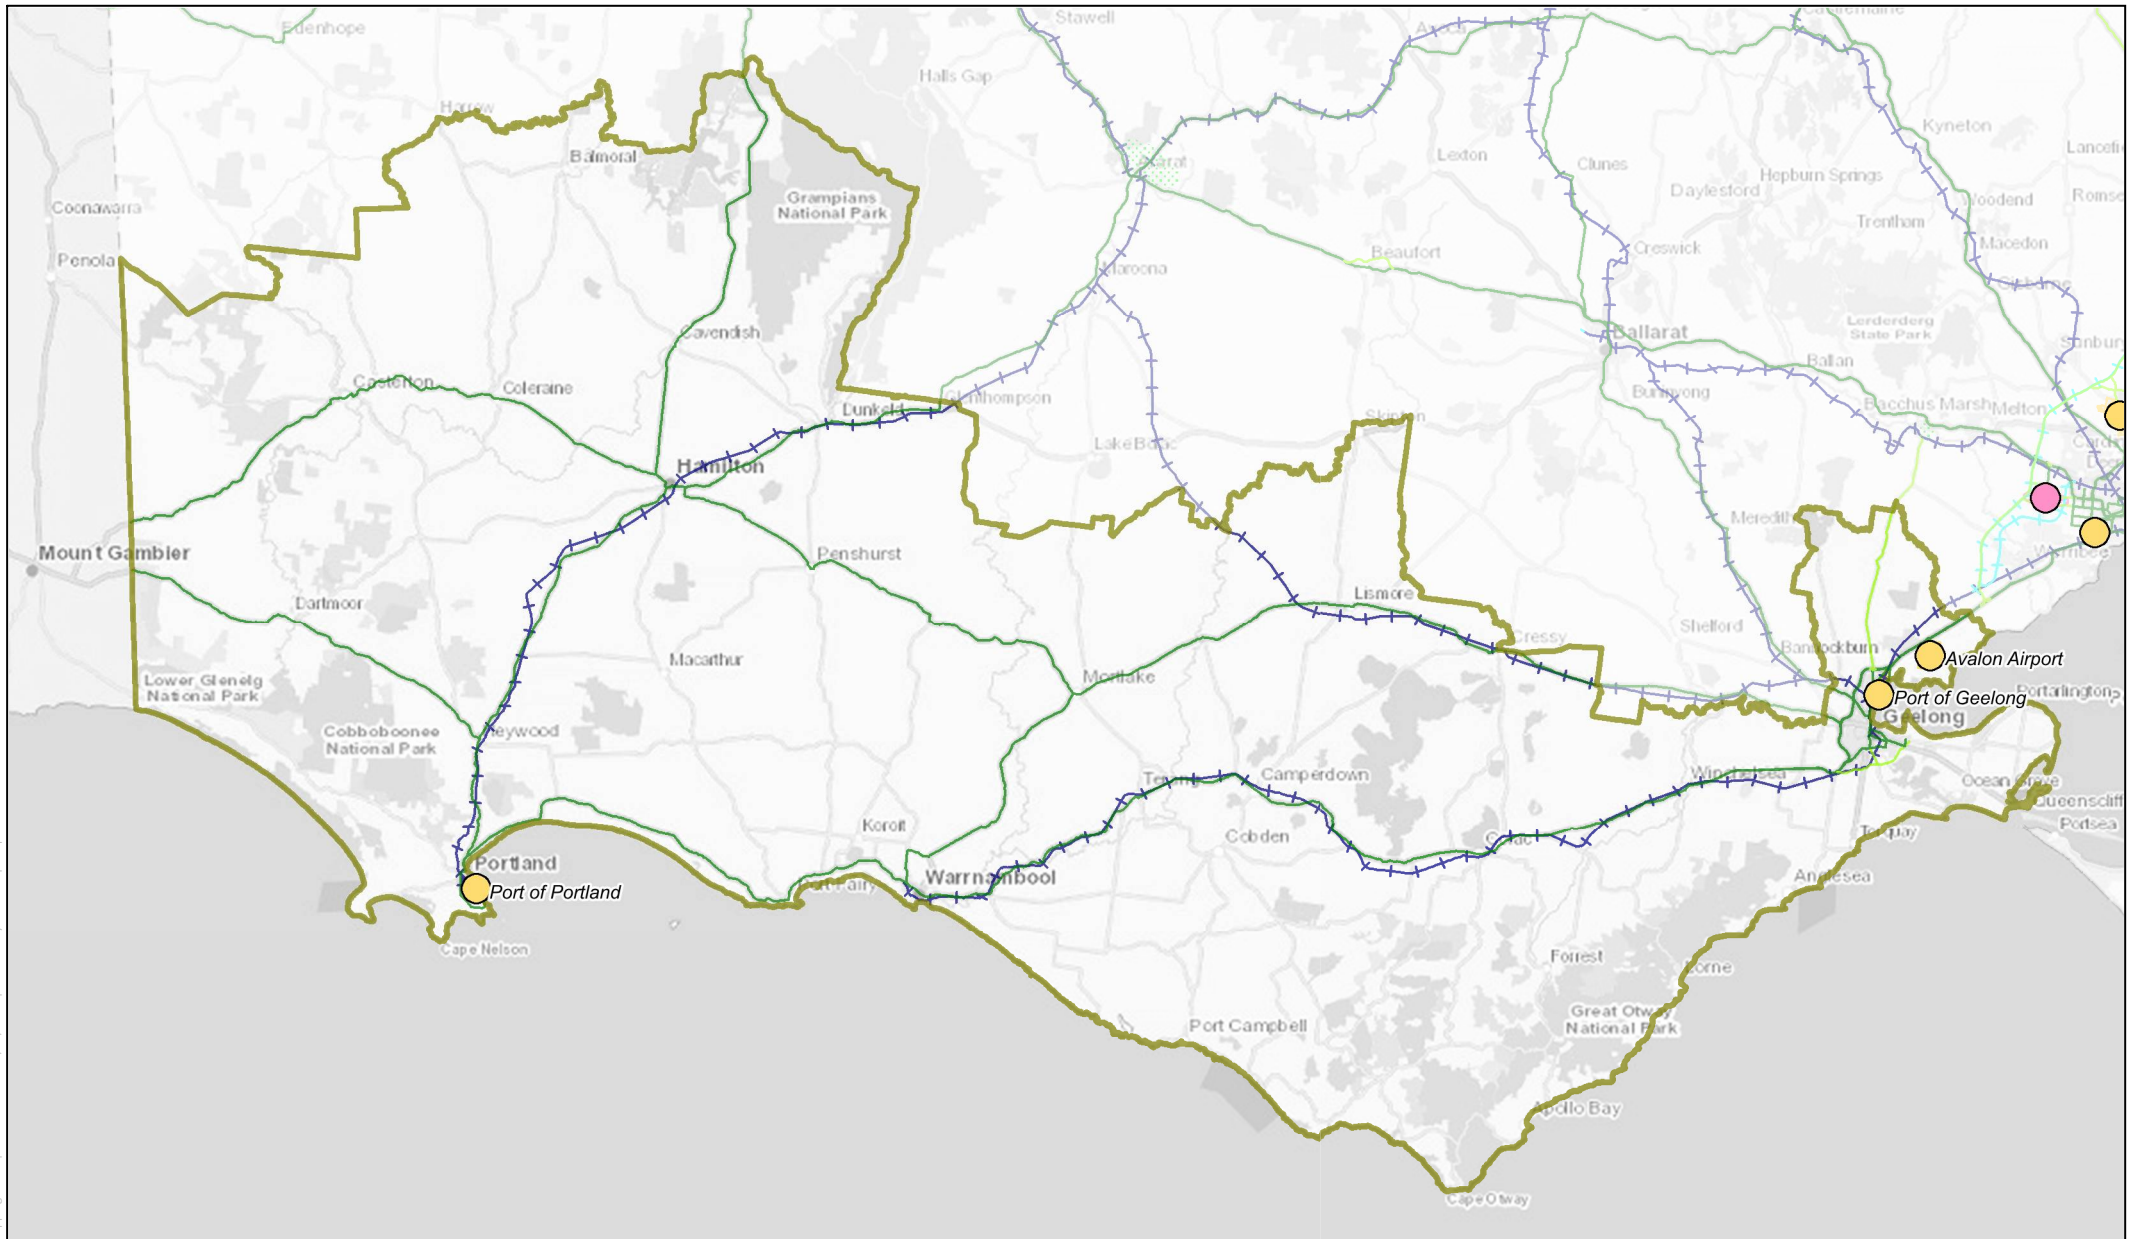

# Principal Freight Network Metro South East Region

See interactive PFN map on DoT website for detail

PFN Approved December 2021 (VC204)

**PFN Road**

- PFN Road
- PFN Road - committed future removal
- PFN Road - in delivery
- PFN Road - planned
- PFN Road - area for potential PFN

**PFN Rail**

- PFN Rail
- PFN Rail - in delivery
- PFN Rail - planned
- PFN Rail - area for potential PFN

**PFN Place**

- PFN Place
- PFN Place - planned

# Principal Freight Network Metro North West Region

See interactive PFN map on DoT website for detail

PFN Approved December 2021 (VC204)

**PFN Road**

- PFN Road
- - - PFN Road - committed future removal
- · - · - PFN Road - in delivery
- - - - - PFN Road - planned
- PFN Road - area for potential PFN