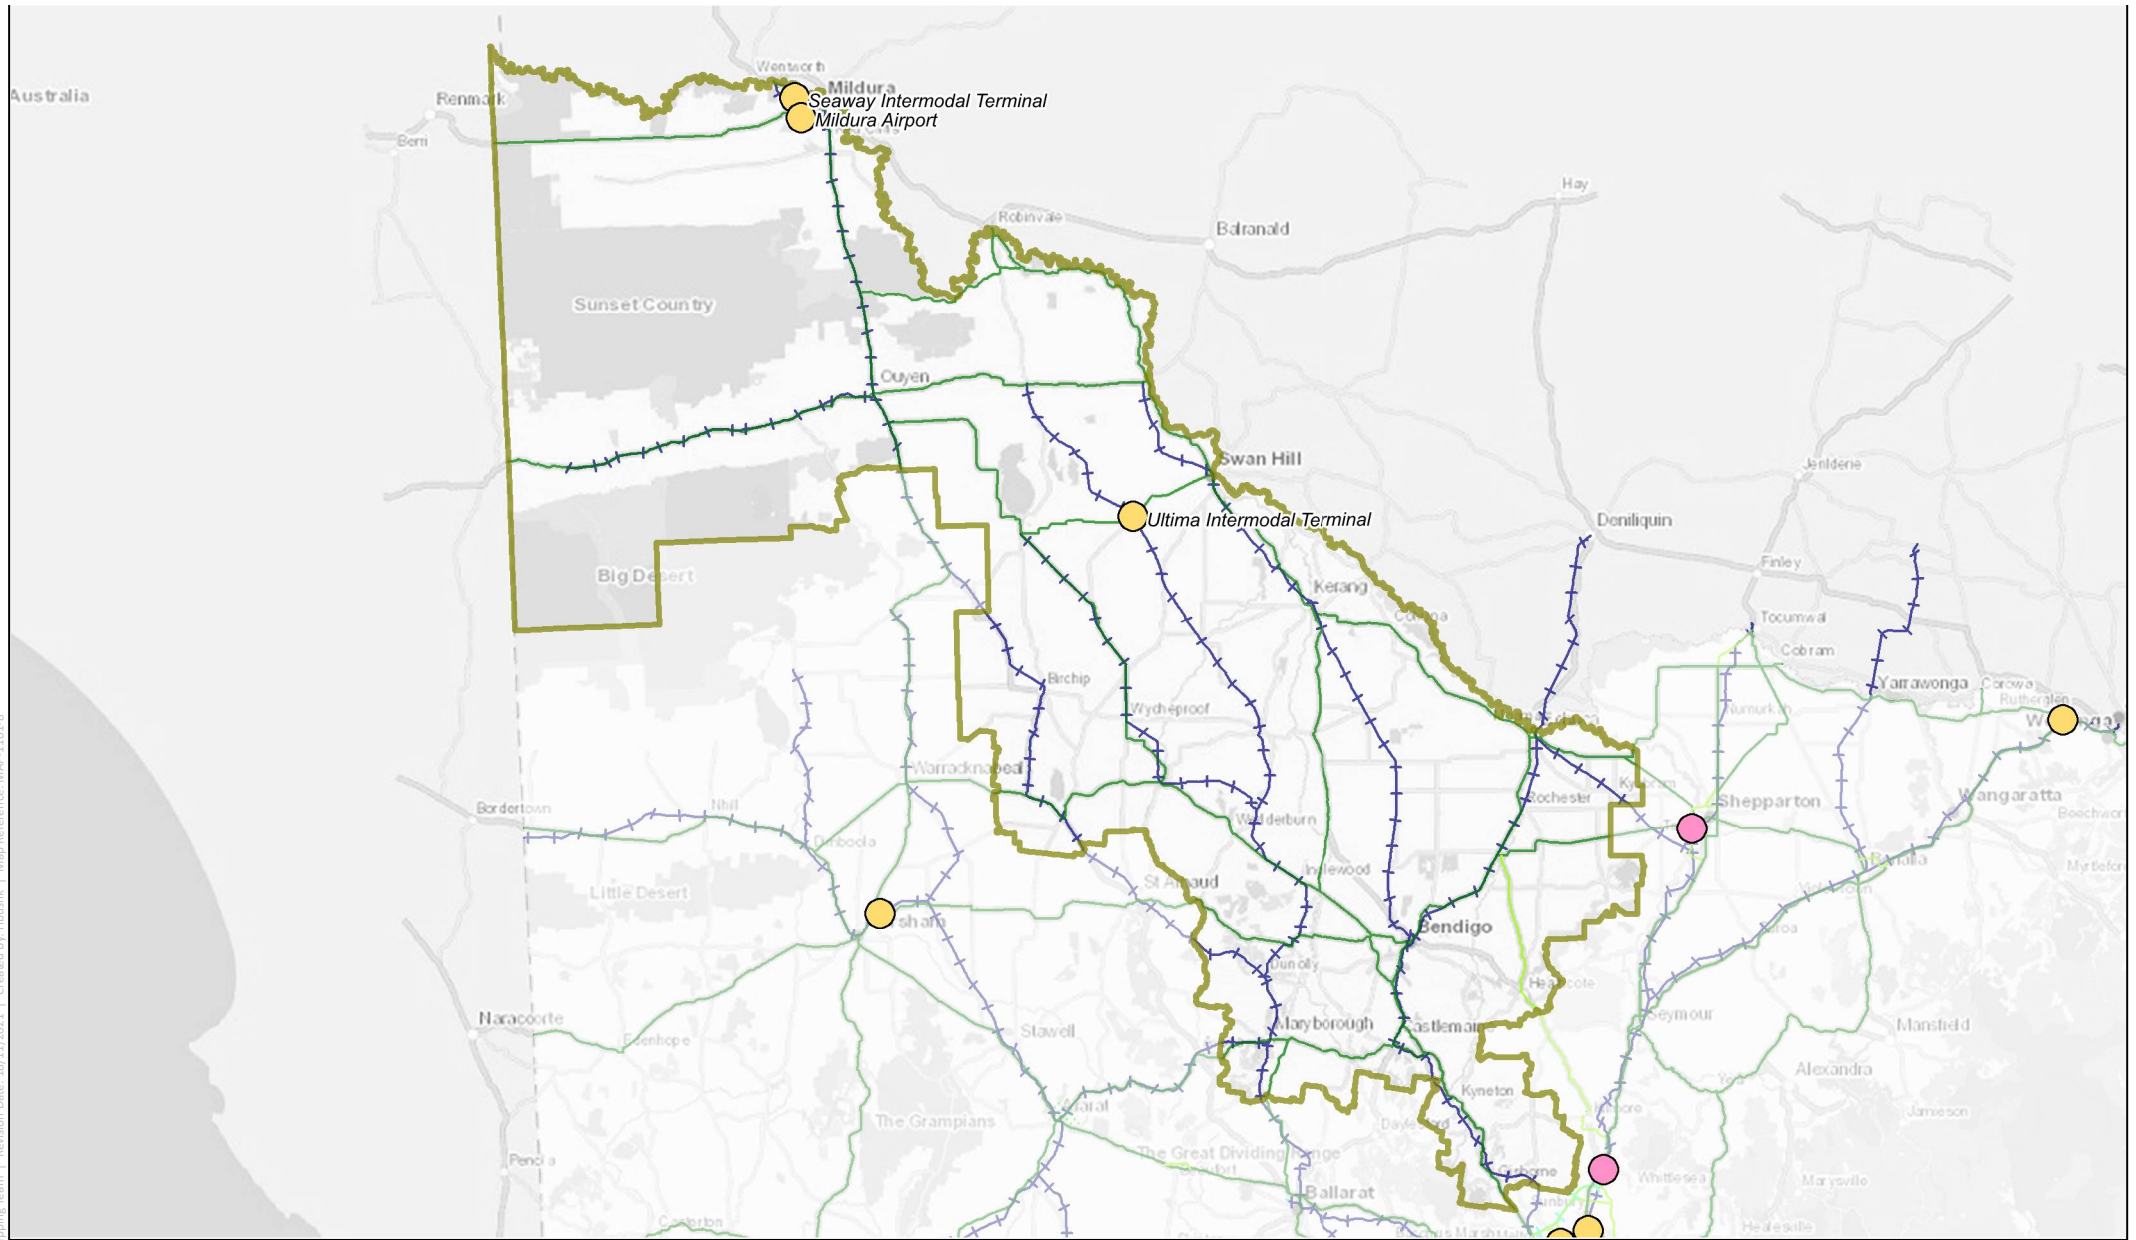

# Principal Freight Network Metro North West Region

See interactive PFN map on DoT website for detail

PFN Approved December 2021 (VC204)

**PFN Road**

- PFN Road
- - - PFN Road - committed future removal
- · - · - PFN Road - in delivery
- - - - - PFN Road - planned
- PFN Road - area for potential PFN

**PFN Rail**

- PFN Rail
- · - · - PFN Rail - in delivery
- - - - - PFN Rail - planned
- PFN Rail - area for potential PFN

**PFN Place**

- PFN Place
- PFN Place - planned

# Principal Freight Network Barwon South West Region

See interactive PFN map on DoT website for detail

PFN Approved December 2021 (VC204)

**PFN Road**

- PFN Road
- - - PFN Road - committed future removal
- · - · - PFN Road - in delivery
- PFN Road - planned
- PFN Road - area for potential PFN