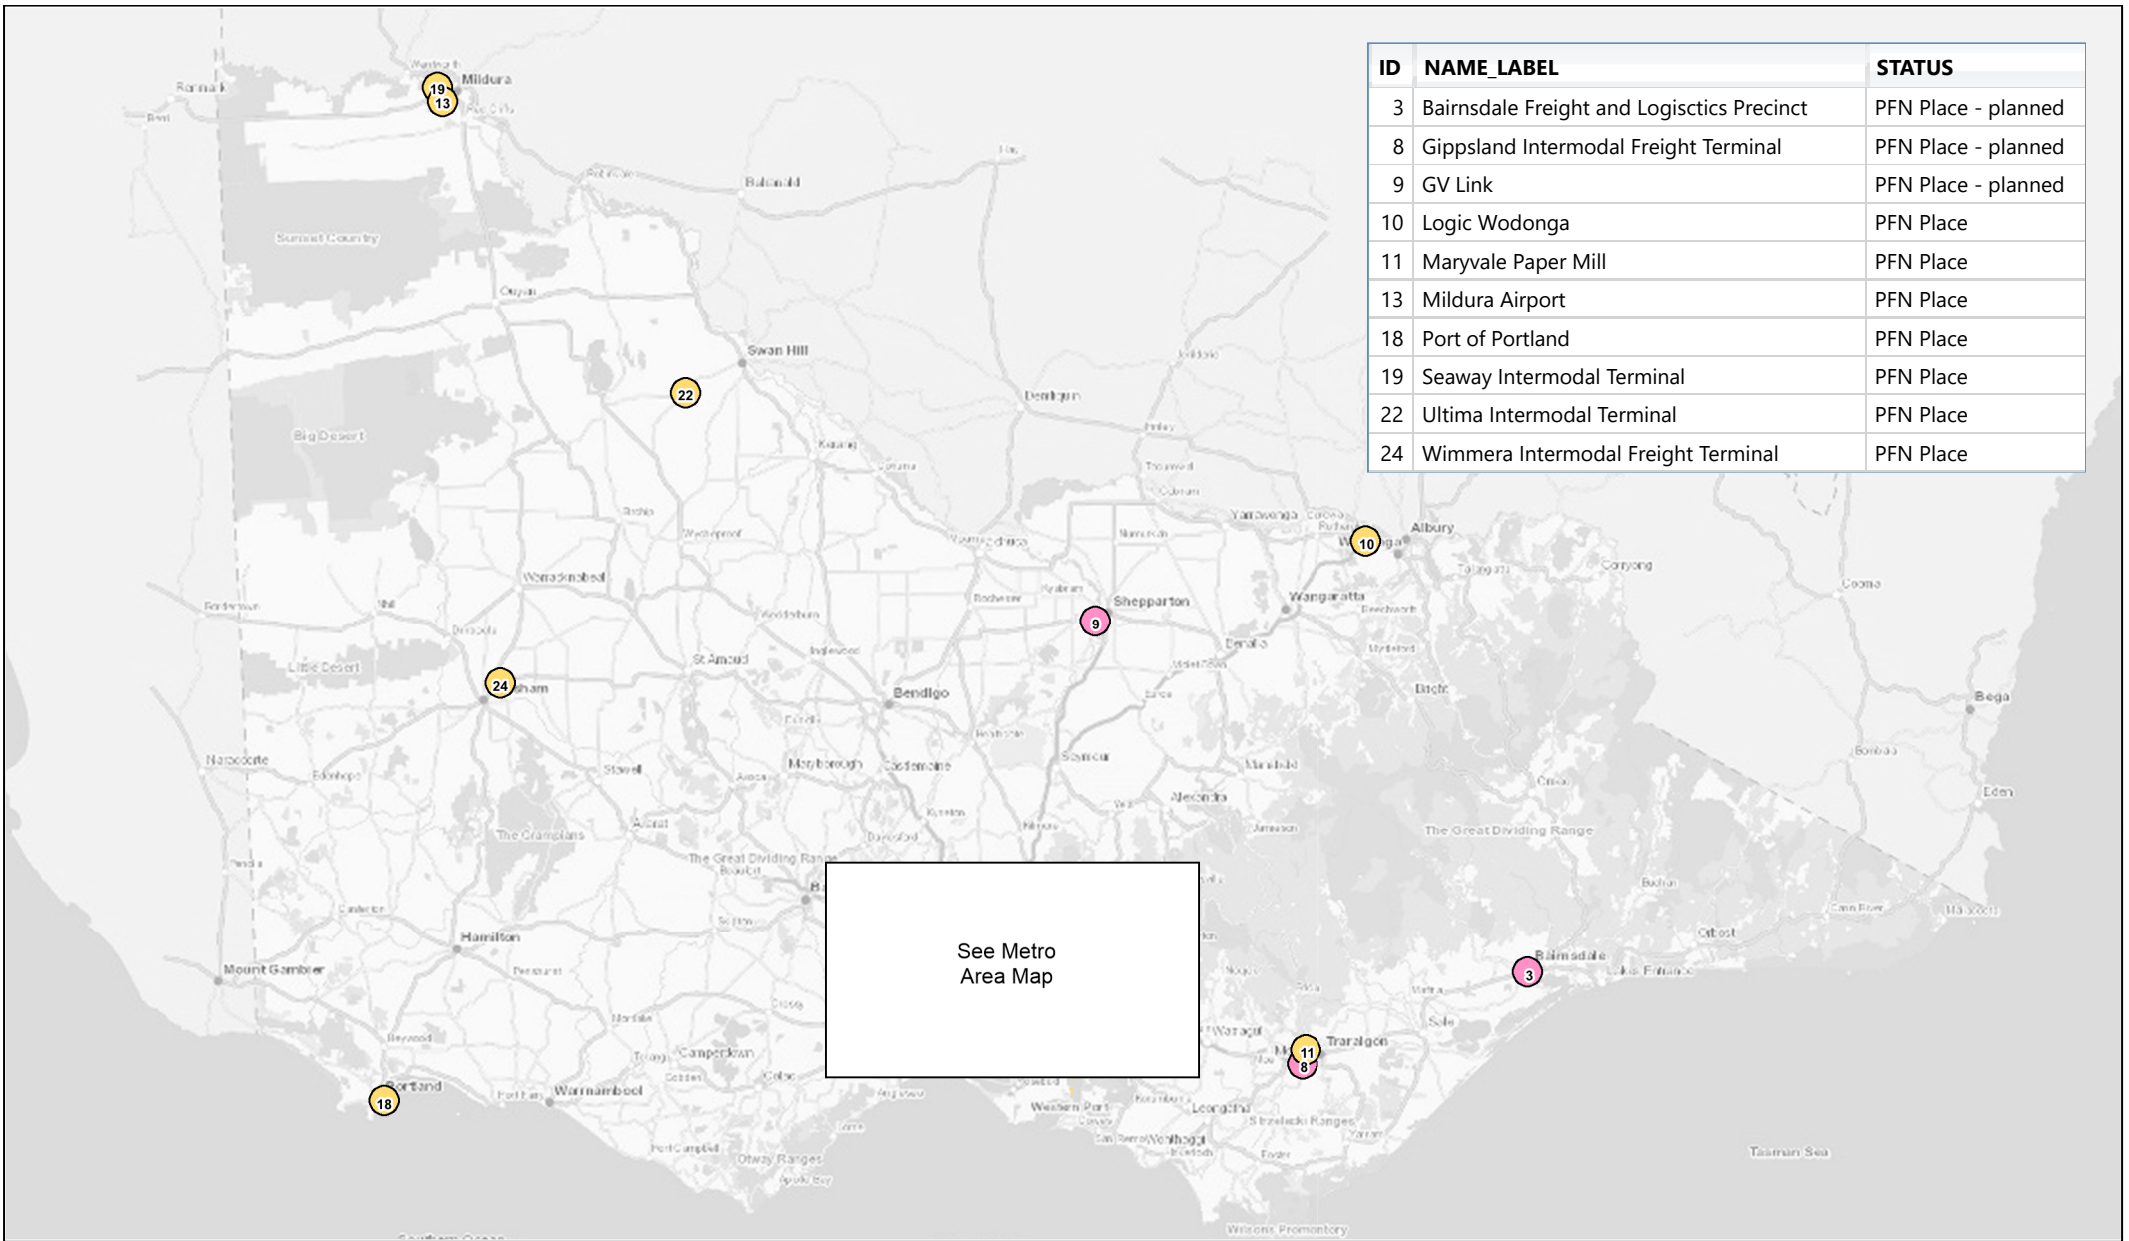

- PFN ROAD**
- PFN Road
  - - - PFN Road - committed future removal
  - PFN Road - in delivery
  - PFN Road - planned
  - PFN Road - area for potential PFN

- PFN RAIL**
- PFN Rail
  - - - PFN Rail - in delivery
  - PFN Rail - planned

# Principal Freight Network Road and Rail Victoria

See interactive PFN map on DoT website for detail

PFN Approved December 2021 (VC204)

- |                                     |                                   |
|-------------------------------------|-----------------------------------|
| <b>PFN ROAD</b>                     | <b>PFN RAIL</b>                   |
| PFN Road                            | PFN Rail                          |
| PFN Road - committed future removal | PFN Rail - in delivery            |
| PFN Road - in delivery              | PFN Rail - planned                |
| PFN Road - planned                  | PFN Rail - area for potential PFN |
| PFN Road - area for potential PFN   |                                   |

# Principal Freight Network Road and Rail Greater Melbourne

PFN Approved December 2021 (VC204)

See interactive PFN map on DoT website for detail

**PFN PLACE**

PFN Place

PFN Place - planned

# Principal Freight Network Places Victoria

PFN Approved December 2021 (VC204)

See interactive PFN map on DoT website for detail

ID	NAME_LABEL	STATUS
1	Altona Intermodal Terminal	PFN Place
2	Avalon Airport	PFN Place
4	BIFT	PFN Place - planned
5	Dandenong South Inland Port	PFN Place - planned
6	Dynon Rail Freight Terminal	PFN Place
7	Essendon Airport	PFN Place
12	Melbourne Airport	PFN Place
14	Port of Geelong	PFN Place
15	Port of Hastings	PFN Place
16	Port of Melbourne (Swanston Dock)	PFN Place
17	Port of Melbourne (Webb Dock)	PFN Place
20	Seaway Intermodal Terminal (Merbein)	PFN Place
21	South Dynon Rail Freight Terminal	PFN Place
23	WIFT	PFN Place - planned