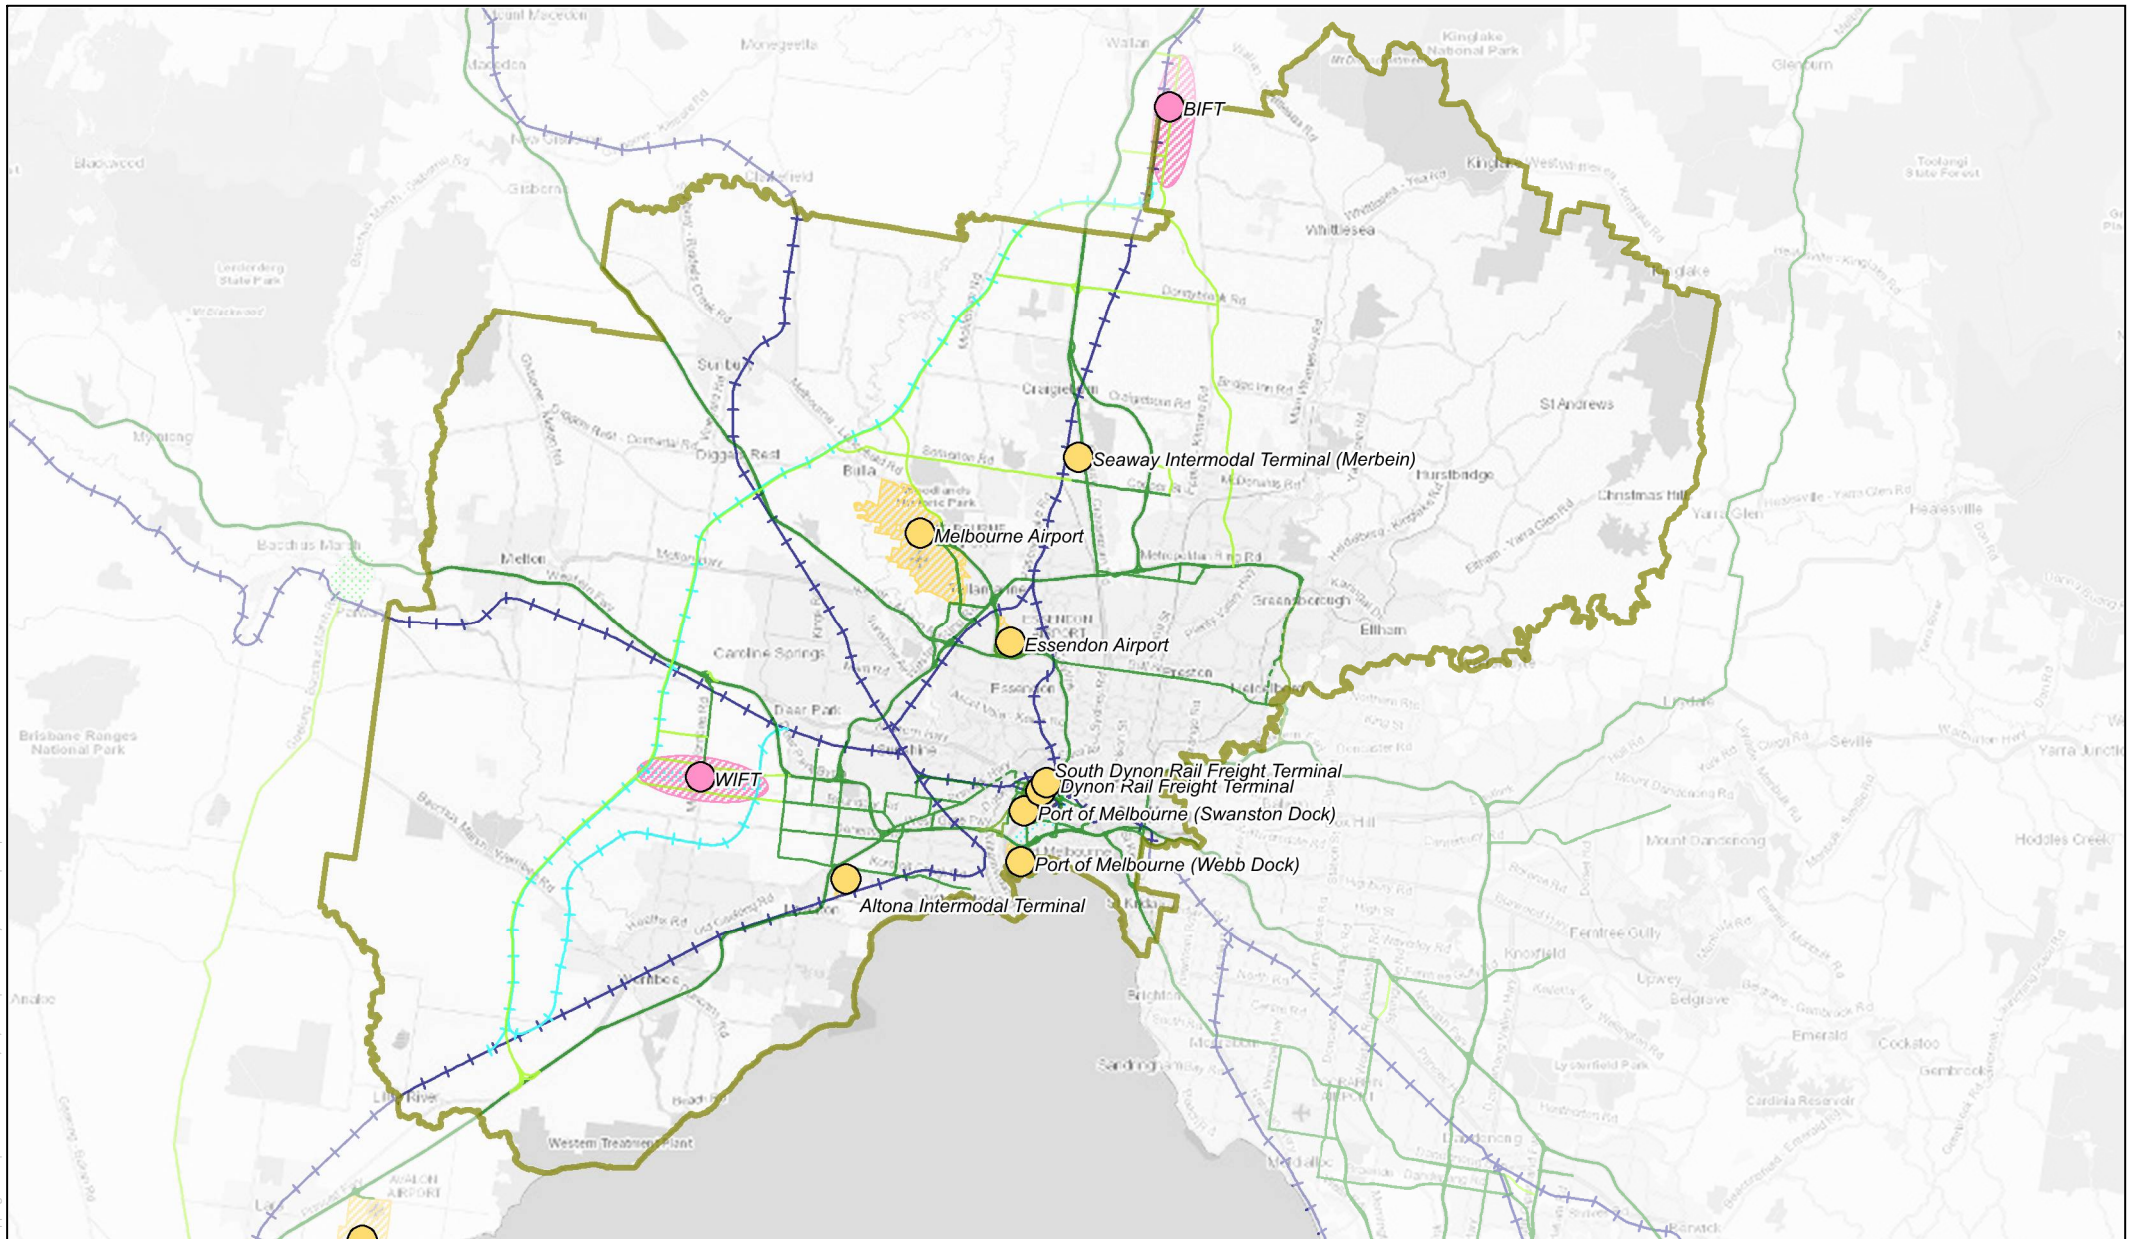

**PFN Rail**

- PFN Rail
- - - PFN Rail - in delivery
- PFN Rail - planned
- PFN Rail - area for potential PFN

**PFN Place**

- PFN Place
- PFN Place - planned

# Principal Freight Network Metro South East Region

See interactive PFN map on DoT website for detail

PFN Approved December 2021 (VC204)

**PFN Road**

- PFN Road
- PFN Road - committed future removal
- PFN Road - in delivery
- PFN Road - planned
- PFN Road - area for potential PFN